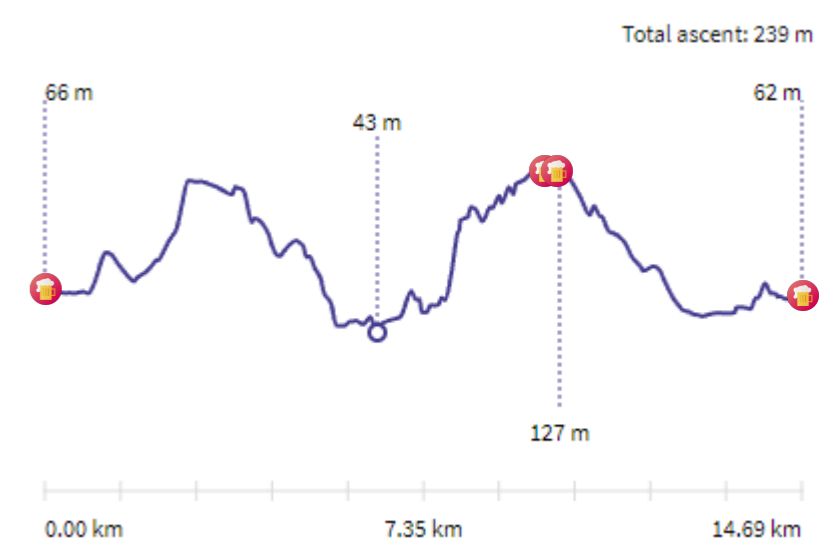

Robin Hood and LJ

Start: Arnold Shops
Plenty NCT/TB buses

End: Arnold park
Plenty NCT/TB buses

Abdication, Daybrook
Sat 4-9; Sun 2-6

Blues Dawg
Sat >2pm; Sun >4pm

Kraftwerks, Sherw'd
Sat 12-11; Sun 1-10

Robin Hood, Shwd
Sat/Sun 12+

Bread and Bitter CRB
Food: Sat * Sun 12-5

Total ascent: 239 m